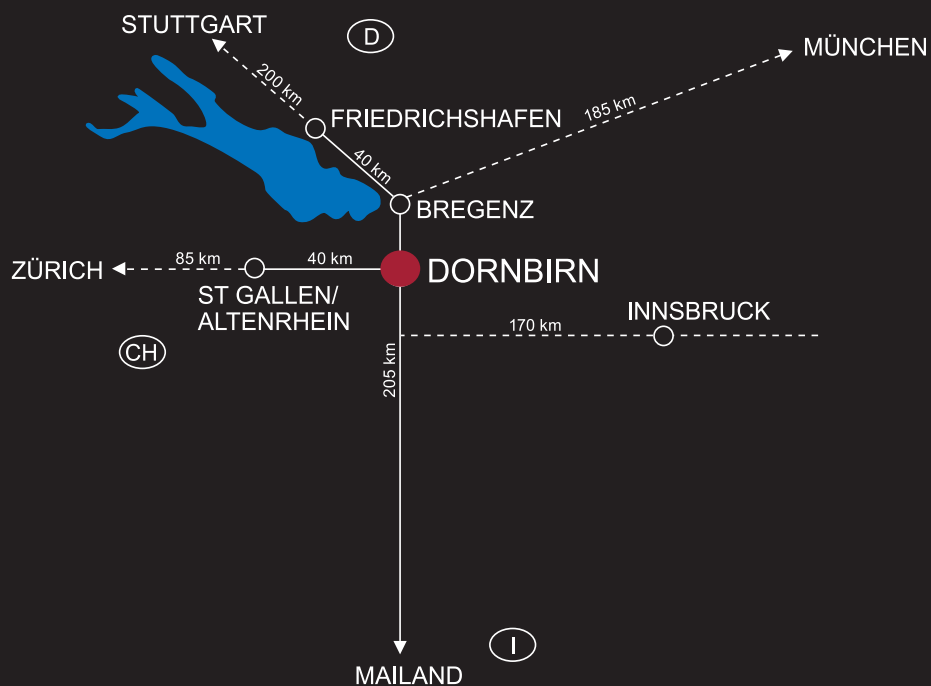

Airports nearby

Train stations nearby

Train station Dornbirn Haselstauden:	0.5 km
Main train station Dornbirn:	3 km
Main train station Bregenz:	10 km

Address

Dr.-Walter-Zumtobel-Strasse 9 /
6850 Dornbirn / Austria

Recommended Hotel nearby

Hotel Hirschen****
Haselstauderstraße 31, Dornbirn
T +43 (0)5572/26363
info@hotel-hirschen.at
www.hotel-hirschen-dornbirn.at